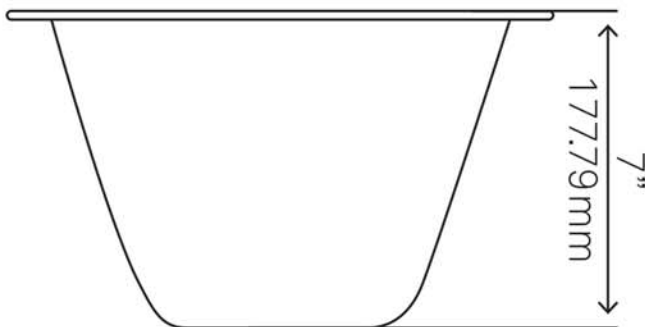

TCB-003AN SAN SALVADOR Copper Bar Sink, Antique

Requested By:

Specific Features:

Novatto reserves the right (1) to make changes in specifications and materials, and (2) to change or discontinue models, both without notice or obligation. Dimensions are for reference only, see www.NovattoInc.com for finish options and product availability.

STANDARD SPECIFICATIONS:

- Square bar and prep sink with flat rim
- Hand-hammered antique finish
- Drop-in or Undermount installation
- Artisan hand crafted
- 16-gauge recycled copper construction
- Tolerance = +/- 1/2"
- Approximate dimensions
- Inner 15 x 6.5-inches
- Standard U.S. plumbing connection
- Made in Mexico