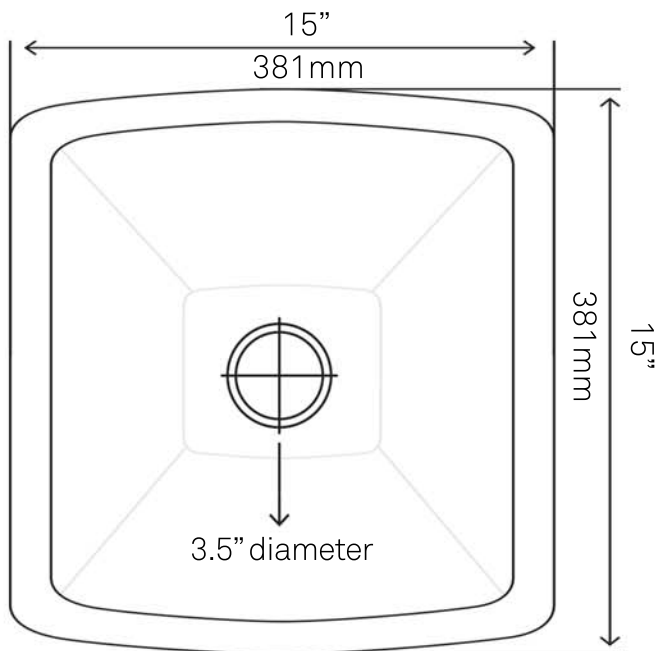

TCB-003AN SAN SALVADOR Copper Bar Sink, Antique

Requested By:

Specific Features:

Novatto reserves the right (1) to make changes in specifications and materials, and (2) to change or discontinue models, both without notice or obligation. Dimensions are for reference only, see www.NovattoInc.com for finish options and product availability.

STANDARD SPECIFICATIONS:

- Square bar and prep sink with flat rim
- Hand-hammered antique finish
- Drop-in or Undermount installation
- Artisan hand crafted
- 16-gauge recycled copper construction
- Tolerance = +/- 1/2"
- Approximate dimensions
- Inner 15 x 6.5-inches
- Standard U.S. plumbing connection
- Made in Mexico